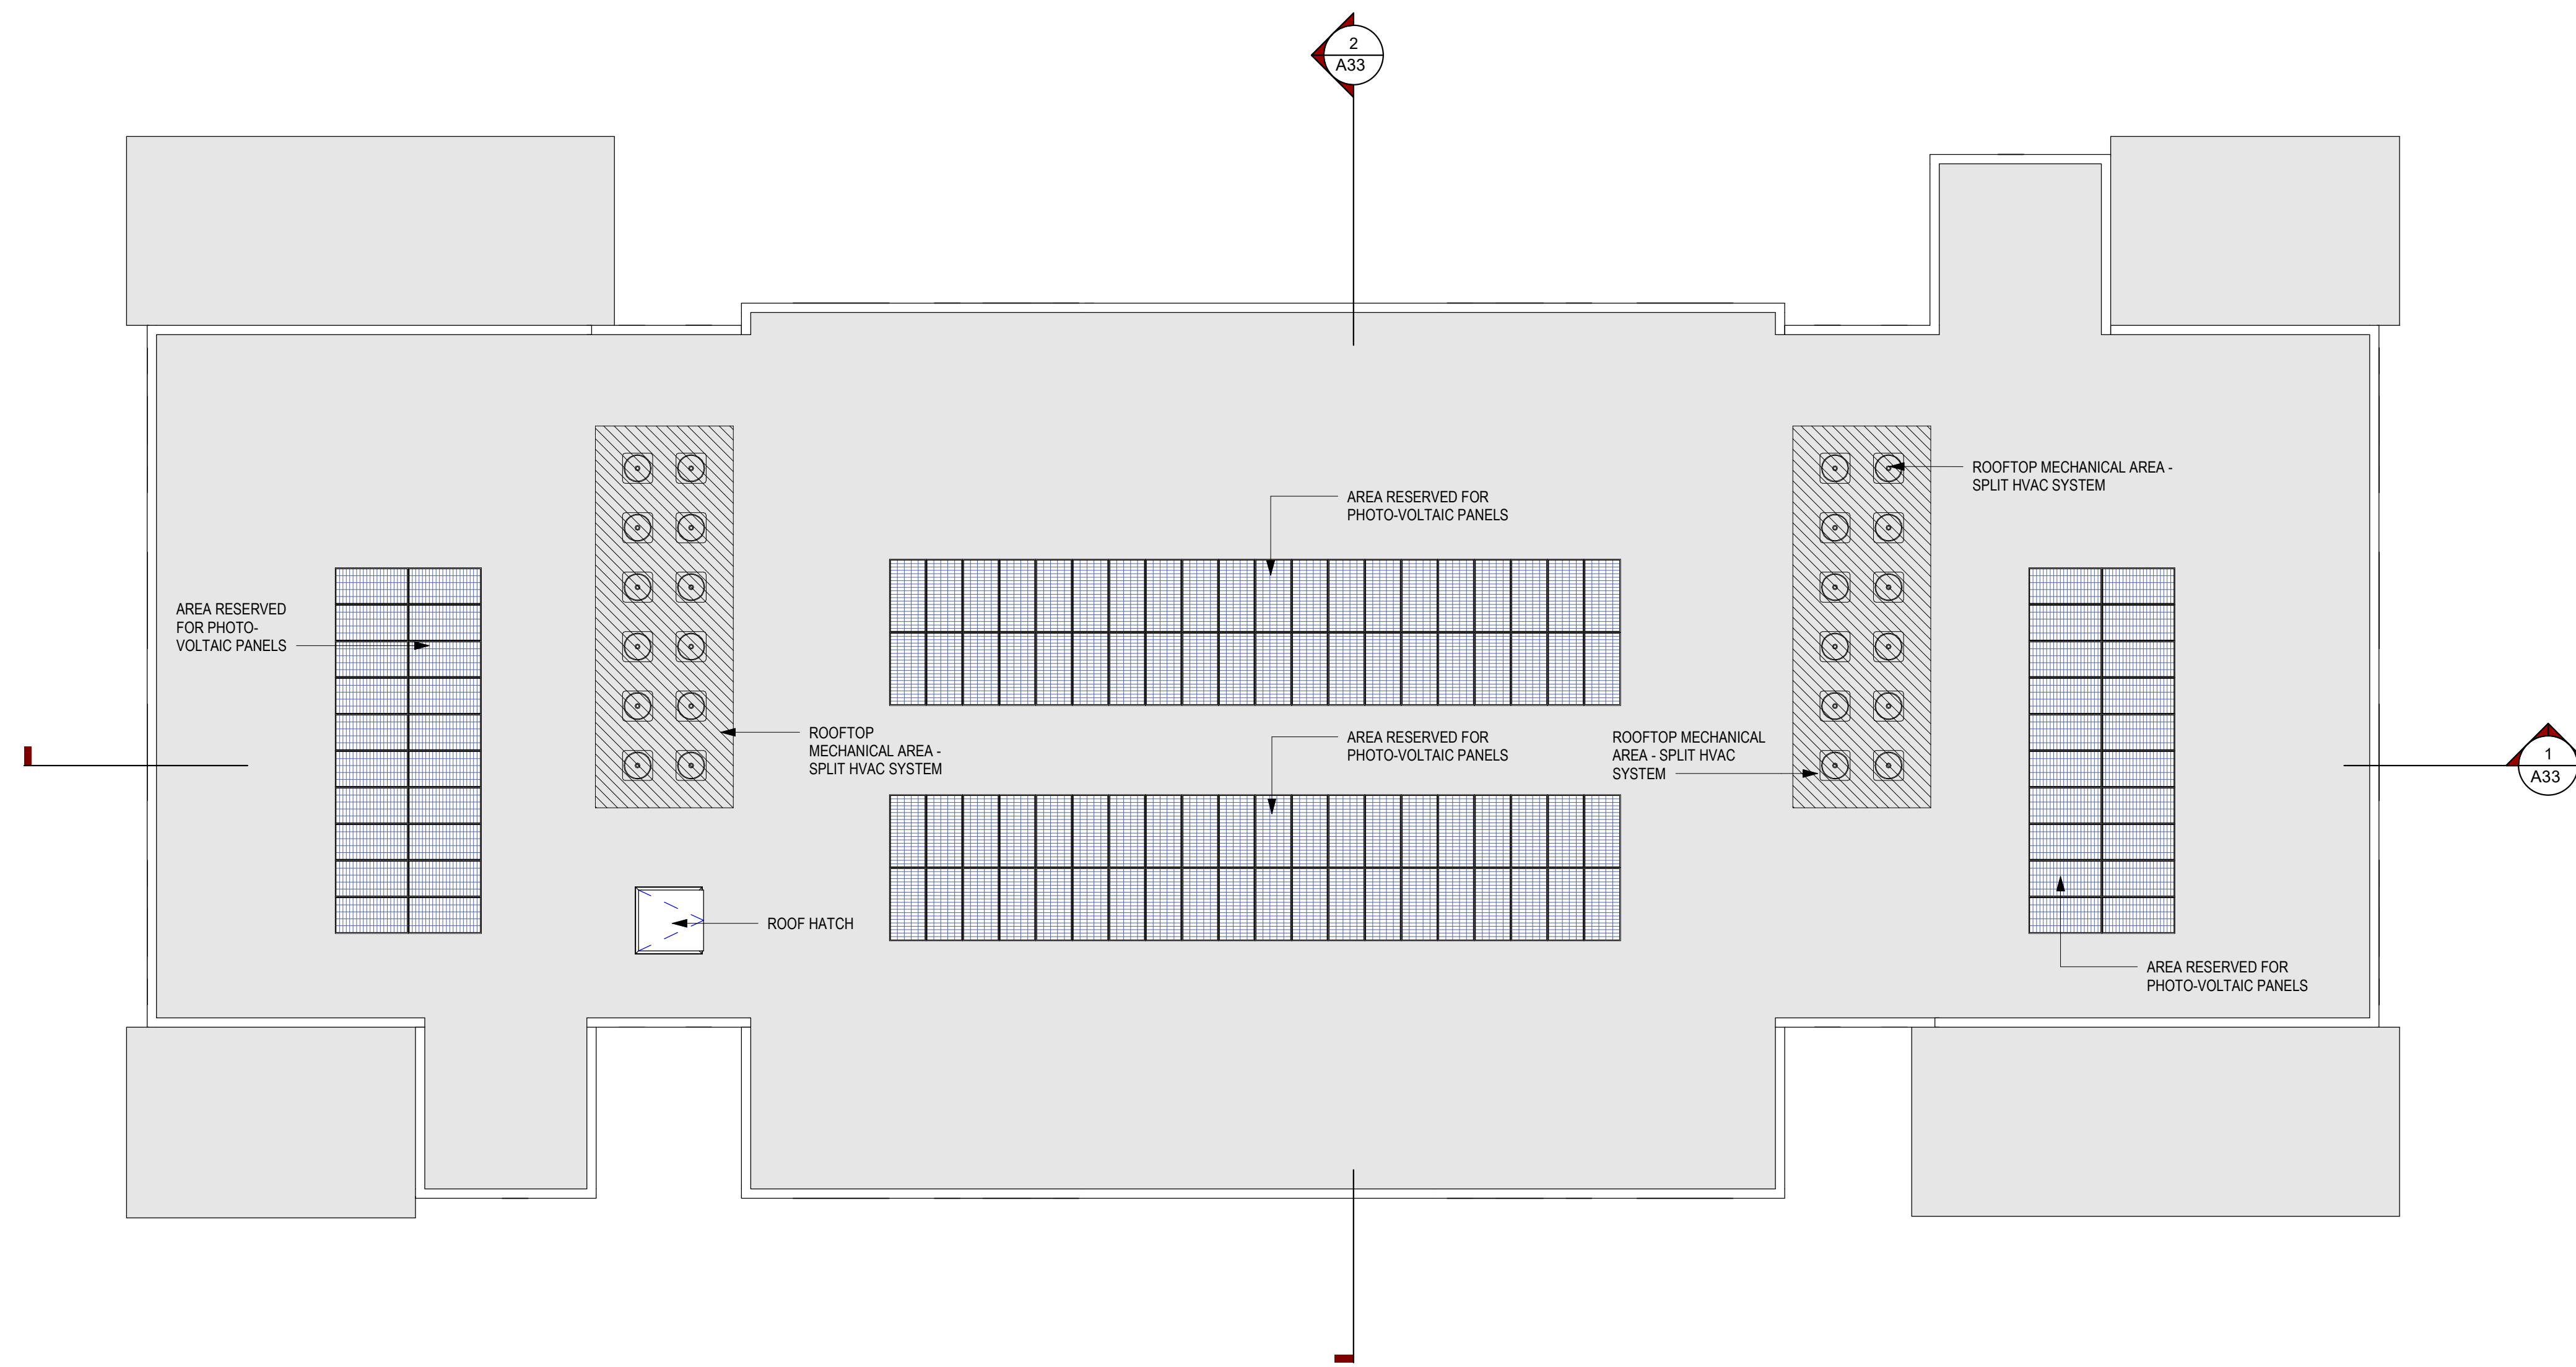

ROOF PLAN | 1
1/8" = 1'-0"

ROOF PLAN | 1
1/8" = 1'-0"

ROOF PLAN | 1
1/8" = 1'-0"

ROOF PLAN | 1
1/8" = 1'-0"

CLUBHOUSE ROOF PLAN | 1
1/8" = 1'-0"