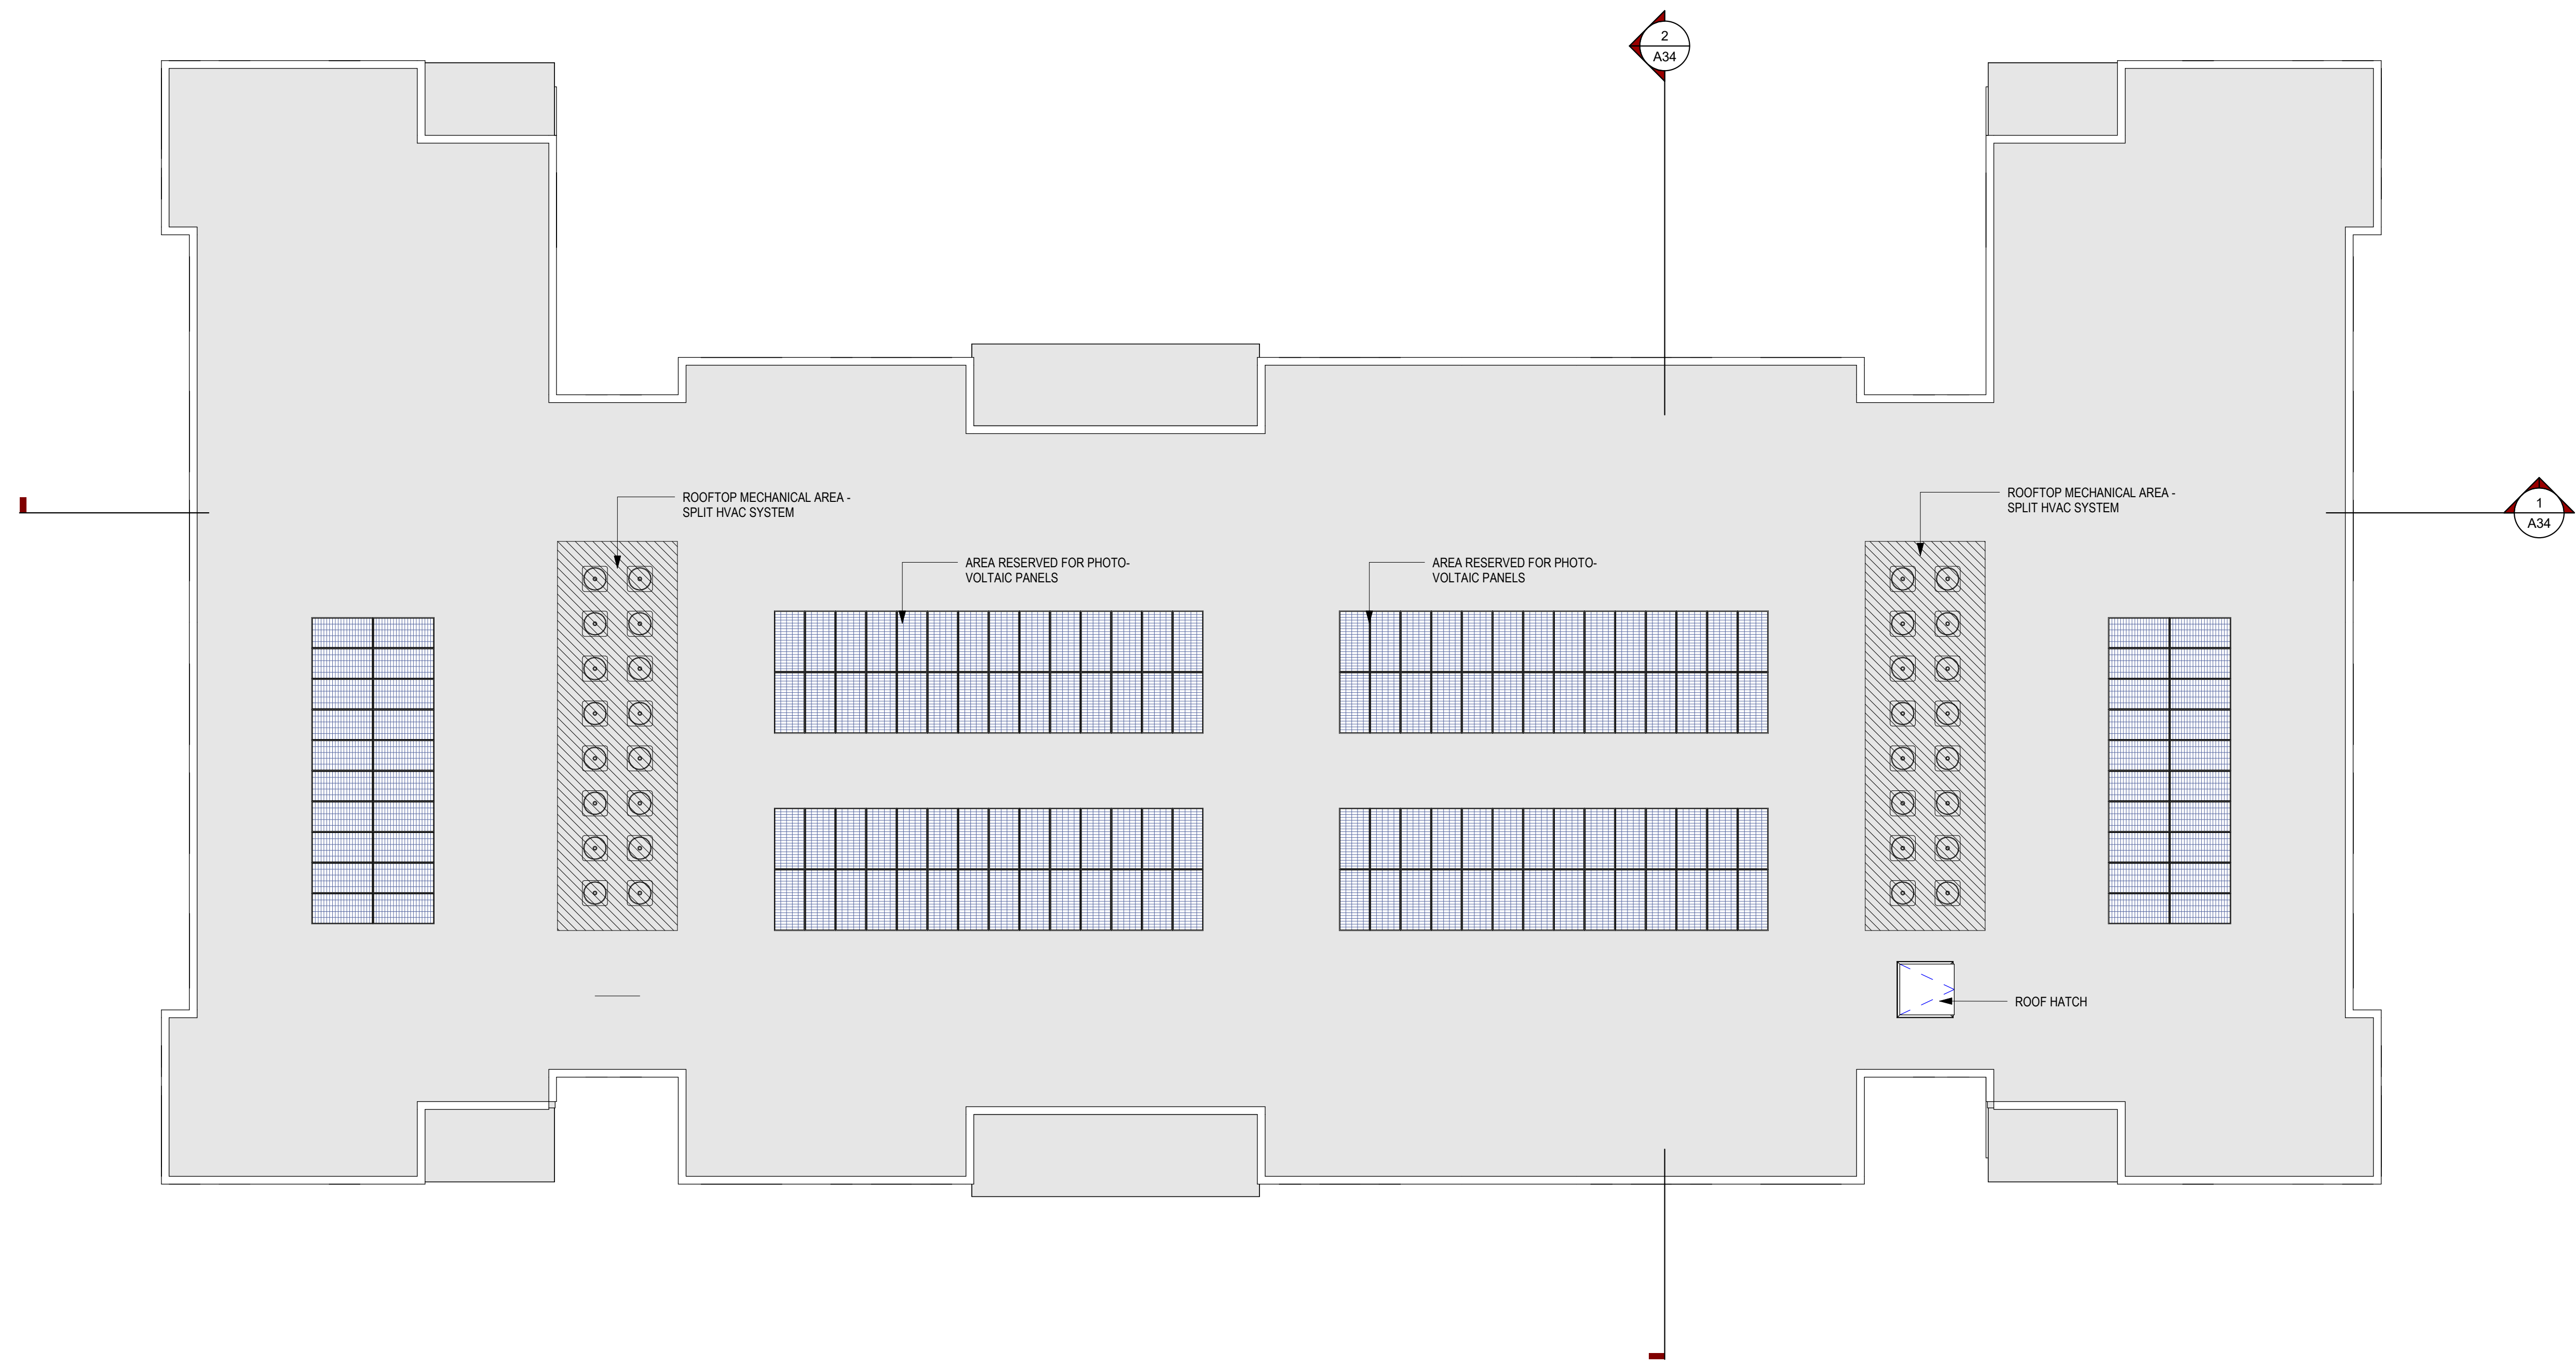

ROOF PLAN | 1
1/8" = 1'-0"

ROOF PLAN | 1
1/8" = 1'-0"

ROOF PLAN | 1
1/8" = 1'-0"

ROOF PLAN | 1
1/8" = 1'-0"

CLUBHOUSE ROOF PLAN | 1
1/8" = 1'-0"