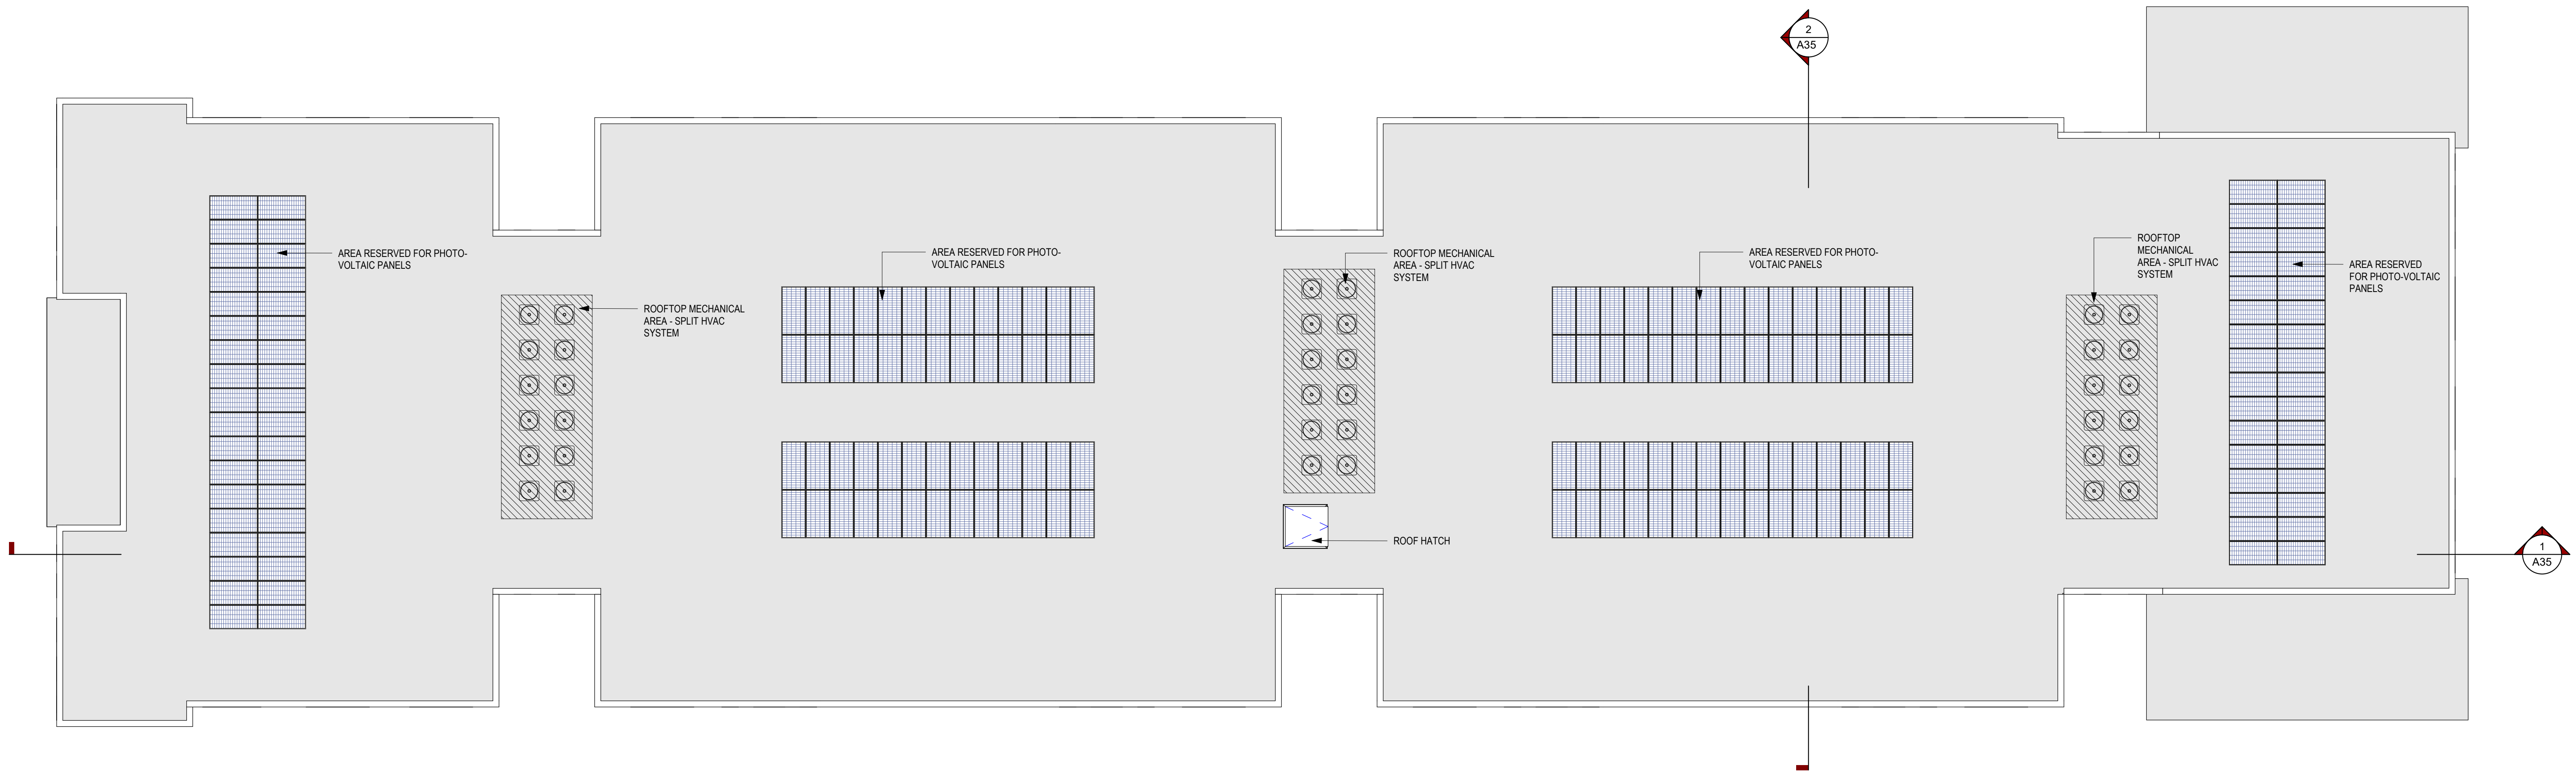

ROOF PLAN | 1
1/8" = 1'-0"

ROOF PLAN | 1
1/8" = 1'-0"

ROOF PLAN | 1
1/8" = 1'-0"

ROOF PLAN | 1
1/8" = 1'-0"

CLUBHOUSE ROOF PLAN | 1
1/8" = 1'-0"